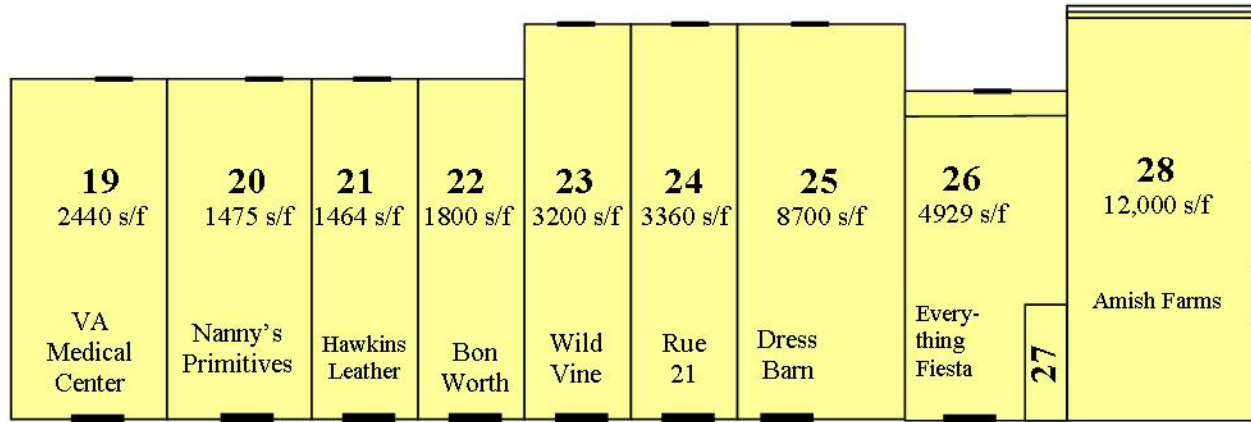

Flatwoods Factory Outlet Stores

304-765-7880

I-79 EXIT RAMP

Flatwoods Outlet Stores Phase I

	TENANT	TOTAL SQ. FEET		TENANT	TOTAL SQ. FEET
1	WV Dept. of Motor Vehicles	6720	10	China Buffet	3000
2	Corning Revere	4620	10A	Lost Road Candles	400
3	Fenton Glass	4444	11	nTelos	1000
4	Tommy Hilfiger	3634	12	<i>Restrooms</i>	
5	Jerry's Sporting Goods	2520	13	<i>Restrooms</i>	
6	Jerry's Sporting Goods	2688	14	Braxton CVB/Enterprise	3360
7	Jerry's Sporting Goods	2688	15	Paper Factory	3612
8	Book Cellar	3360	16	Mattress Warehouse Outlet	3066
9	Black & Decker	4000	17	Legg's/Hanes/Bali	5600
			18	Famous Footwear	5100

Flatwoods Outlet Stores Phase II

	TENANT	TOTAL SQ. FEET
19	VA Medical Center	2440
20	Nanny's Primitives	1475
21	Hawkins Leather	1464
22	Bon Worth	1800
23	Wild Vine and Spirits	3200
24	Rue 21	3360
25	Dress Barn	8700
26	Everything Fiesta Homer Laughlin China	4929
27	<i>Restrooms</i>	
28	Amish Farms	12,000