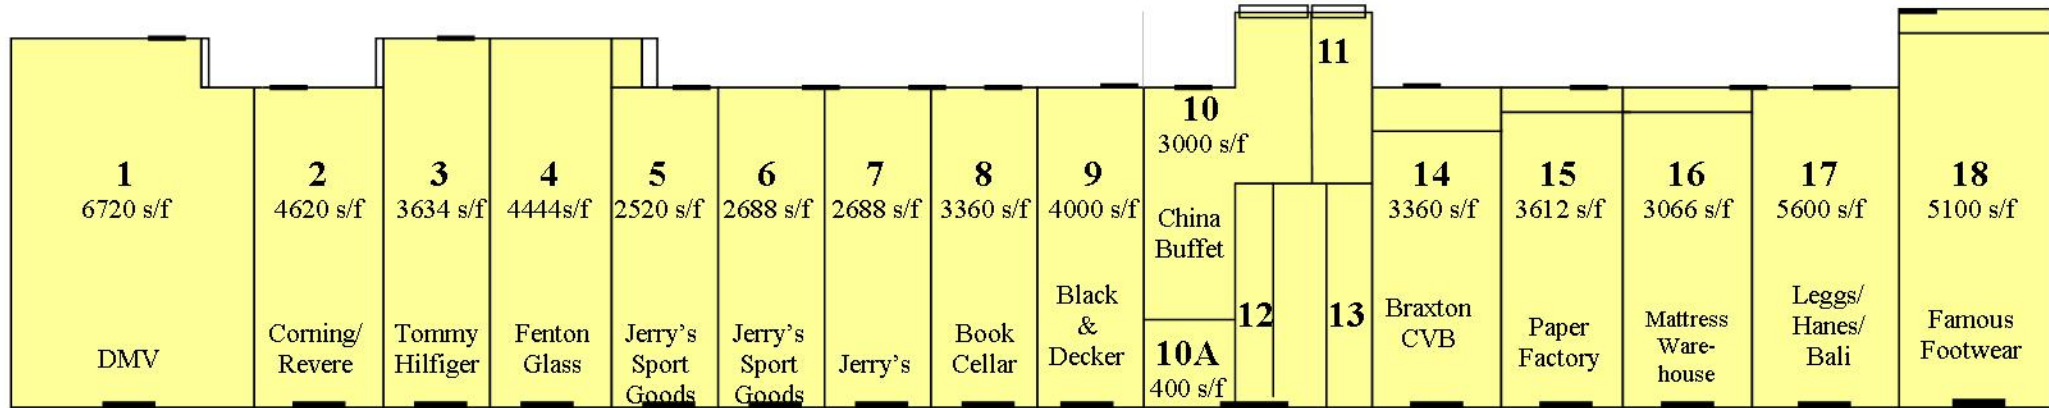

Flatwoods Factory Outlet Stores

304-765-7880

I-79 EXIT RAMP

Flatwoods Outlet Stores Phase I

	TENANT	TOTAL SQ. FEET		TENANT	TOTAL SQ. FEET
1	WV Dept. of Motor Vehicles	6720	10	China Buffet	3000
2	Corning Revere	4620	10A	Lost Road Candles	400
3	Fenton Glass	4444	11	nTelos	1000
4	Tommy Hilfiger	3634	12	<i>Restrooms</i>	
5	Jerry's Sporting Goods	2520	13	<i>Restrooms</i>	
6	Jerry's Sporting Goods	2688	14	Braxton CVB/Enterprise	3360
7	Jerry's Sporting Goods	2688	15	Paper Factory	3612
8	Book Cellar	3360	16	Mattress Warehouse Outlet	3066
9	Black & Decker	4000	17	Legg's/Hanes/Bali	5600
			18	Famous Footwear	5100

Flatwoods Outlet Stores Phase II

	TENANT	TOTAL SQ. FEET
19	VA Medical Center	2440
20	Nanny's Primitives	1475
21	Hawkins Leather	1464
22	Bon Worth	1800
23	Wild Vine and Spirits	3200
24	Rue 21	3360
25	Dress Barn	8700
26	Everything Fiesta Homer Laughlin China	4929
27	<i>Restrooms</i>	
28	Amish Farms	12,000