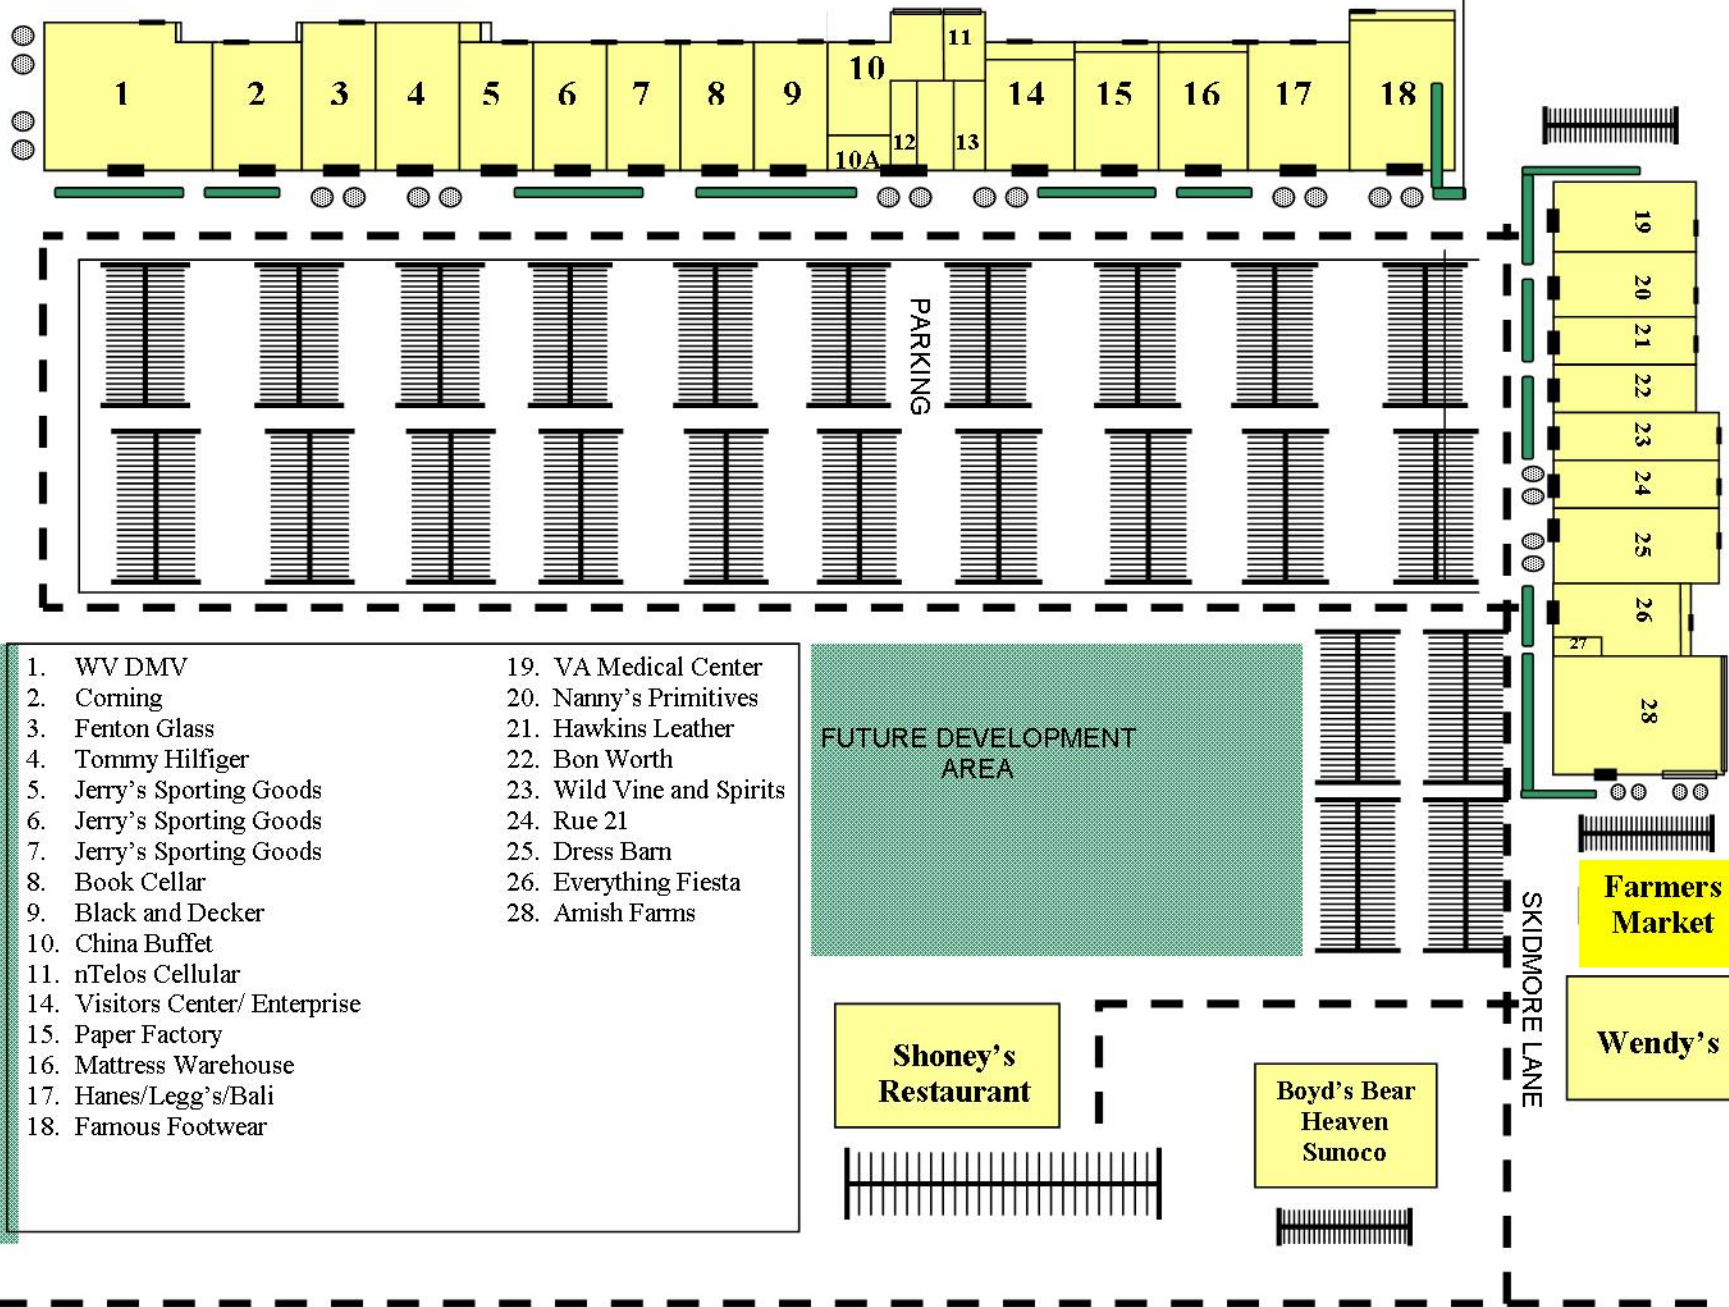

South to
Charleston,
WV

North to
Clarksburg,
WV

- | | |
|---------------------------------|---------------------------|
| 1. WV DMV | 19. VA Medical Center |
| 2. Corning | 20. Nanny's Primitives |
| 3. Fenton Glass | 21. Hawkins Leather |
| 4. Tommy Hilfiger | 22. Bon Worth |
| 5. Jerry's Sporting Goods | 23. Wild Vine and Spirits |
| 6. Jerry's Sporting Goods | 24. Rue 21 |
| 7. Jerry's Sporting Goods | 25. Dress Barn |
| 8. Book Cellar | 26. Everything Fiesta |
| 9. Black and Decker | 28. Amish Farms |
| 10. China Buffet | |
| 11. nTelos Cellular | |
| 14. Visitors Center/ Enterprise | |
| 15. Paper Factory | |
| 16. Mattress Warehouse | |
| 17. Hanes/Legg's/Bali | |
| 18. Famous Footwear | |

Flatwoods Factory Outlet Stores

304-765-7880

I-79 EXIT RAMP

Flatwoods Outlet Stores Phase I

	TENANT	TOTAL SQ. FEET		TENANT	TOTAL SQ. FEET
1	WV Dept. of Motor Vehicles	6720	10	China Buffet	3000
2	Corning Revere	4620	10A	Lost Road Candles	400
3	Fenton Glass	4444	11	nTelos	1000
4	Tommy Hilfiger	3634	12	<i>Restrooms</i>	
5	Jerry's Sporting Goods	2520	13	<i>Restrooms</i>	
6	Jerry's Sporting Goods	2688	14	Braxton CVB/Enterprise	3360
7	Jerry's Sporting Goods	2688	15	Paper Factory	3612
8	Book Cellar	3360	16	Mattress Warehouse Outlet	3066
9	Black & Decker	4000	17	Legg's/Hanes/Bali	5600
			18	Famous Footwear	5100

Flatwoods Outlet Stores Phase II

	TENANT	TOTAL SQ. FEET
19	VA Medical Center	2440
20	Nanny's Primitives	1475
21	Hawkins Leather	1464
22	Bon Worth	1800
23	Wild Vine and Spirits	3200
24	Rue 21	3360
25	Dress Barn	8700
26	Everything Fiesta Homer Laughlin China	4929
27	<i>Restrooms</i>	
28	Amish Farms	12,000